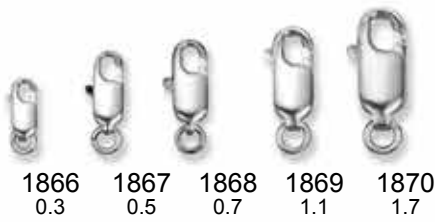

FIGARO

ROPE

CHAIN WEIGHTS FOR 18"
All items actual size

14K Fine Chains

CABLE

SQUARED CABLE

BALL

14K Chains

HOLLOW CURB

SEMI-SOLID MIAMI CUBAN

SOLID VALENTINO

SOLID CONCAVE CURB

14K ID Bracelets

14K Earrings

All items actual size

14K Earrings