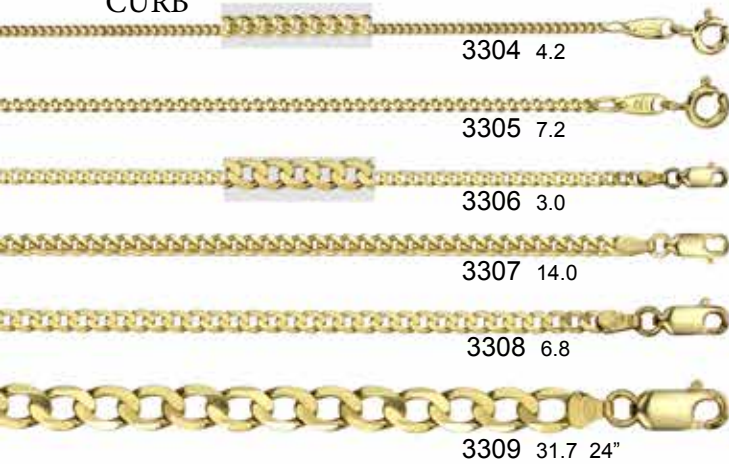

18K Chains

BOX

CURB

3309 31.7 24"

HOLLOW CURB

CABLE

ROPE

BOX

CURB

WHEAT

CABLE