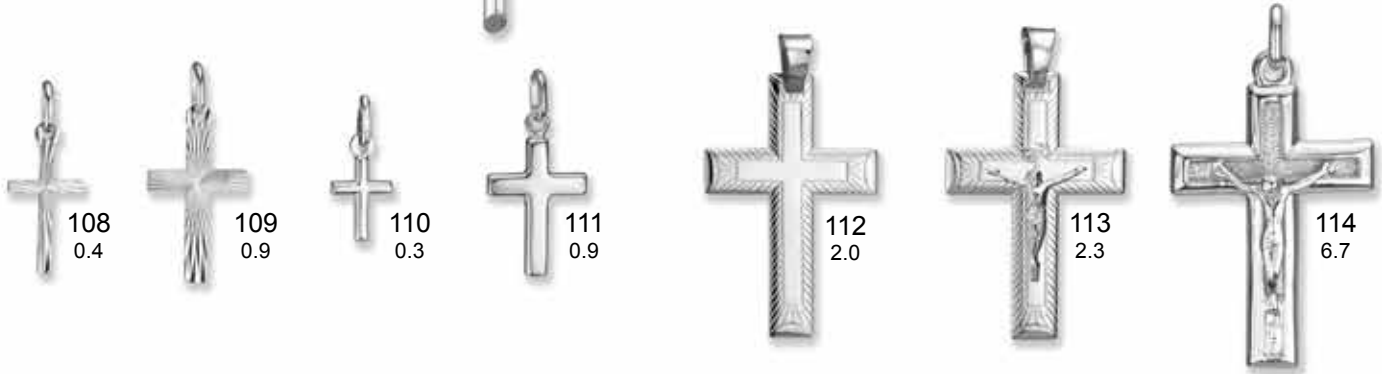

With much appreciation to all of you on this special occasion,

Rich Jewellery Inc.

10K

All items actual size

201
1.0

202
1.7

203
2.3

204
2.3