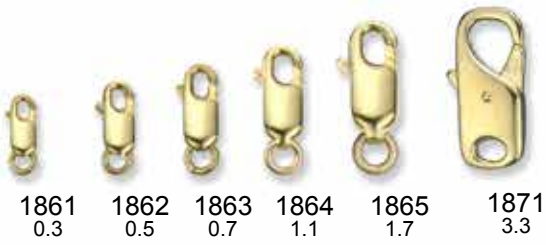

FIGARO

ROPE

CHAIN WEIGHTS FOR 18"
All items actual size

14K Fine Chains

CABLE

SQUARED CABLE

BALL

14K Chains

HOLLOW CURB

SEMI-SOLID MIAMI CUBAN

SOLID VALENTINO

SOLID CONCAVE CURB

14K ID Bracelets

14K Earrings

All items actual size

14K Earrings