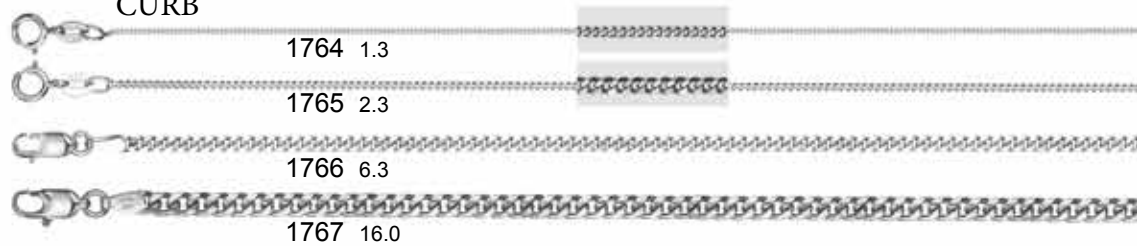

14K Chains

BOX

CURB

FIGARO

SINGAPORE

WHEAT

BOX

CURB