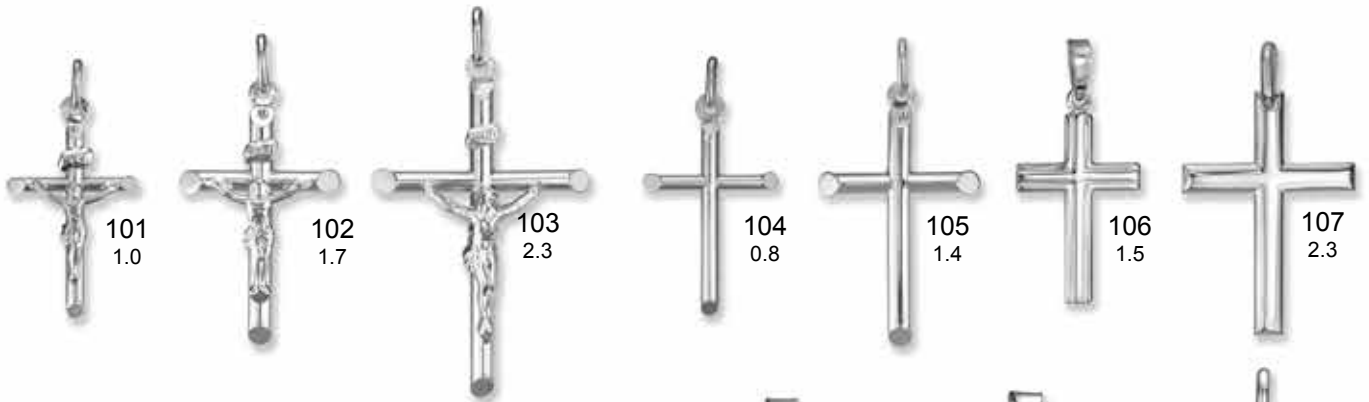

With much appreciation to all of you on this special occasion,

Rich Jewellery Inc.

10K

All items actual size

201
1.0

202
1.7

203
2.3

204
2.3